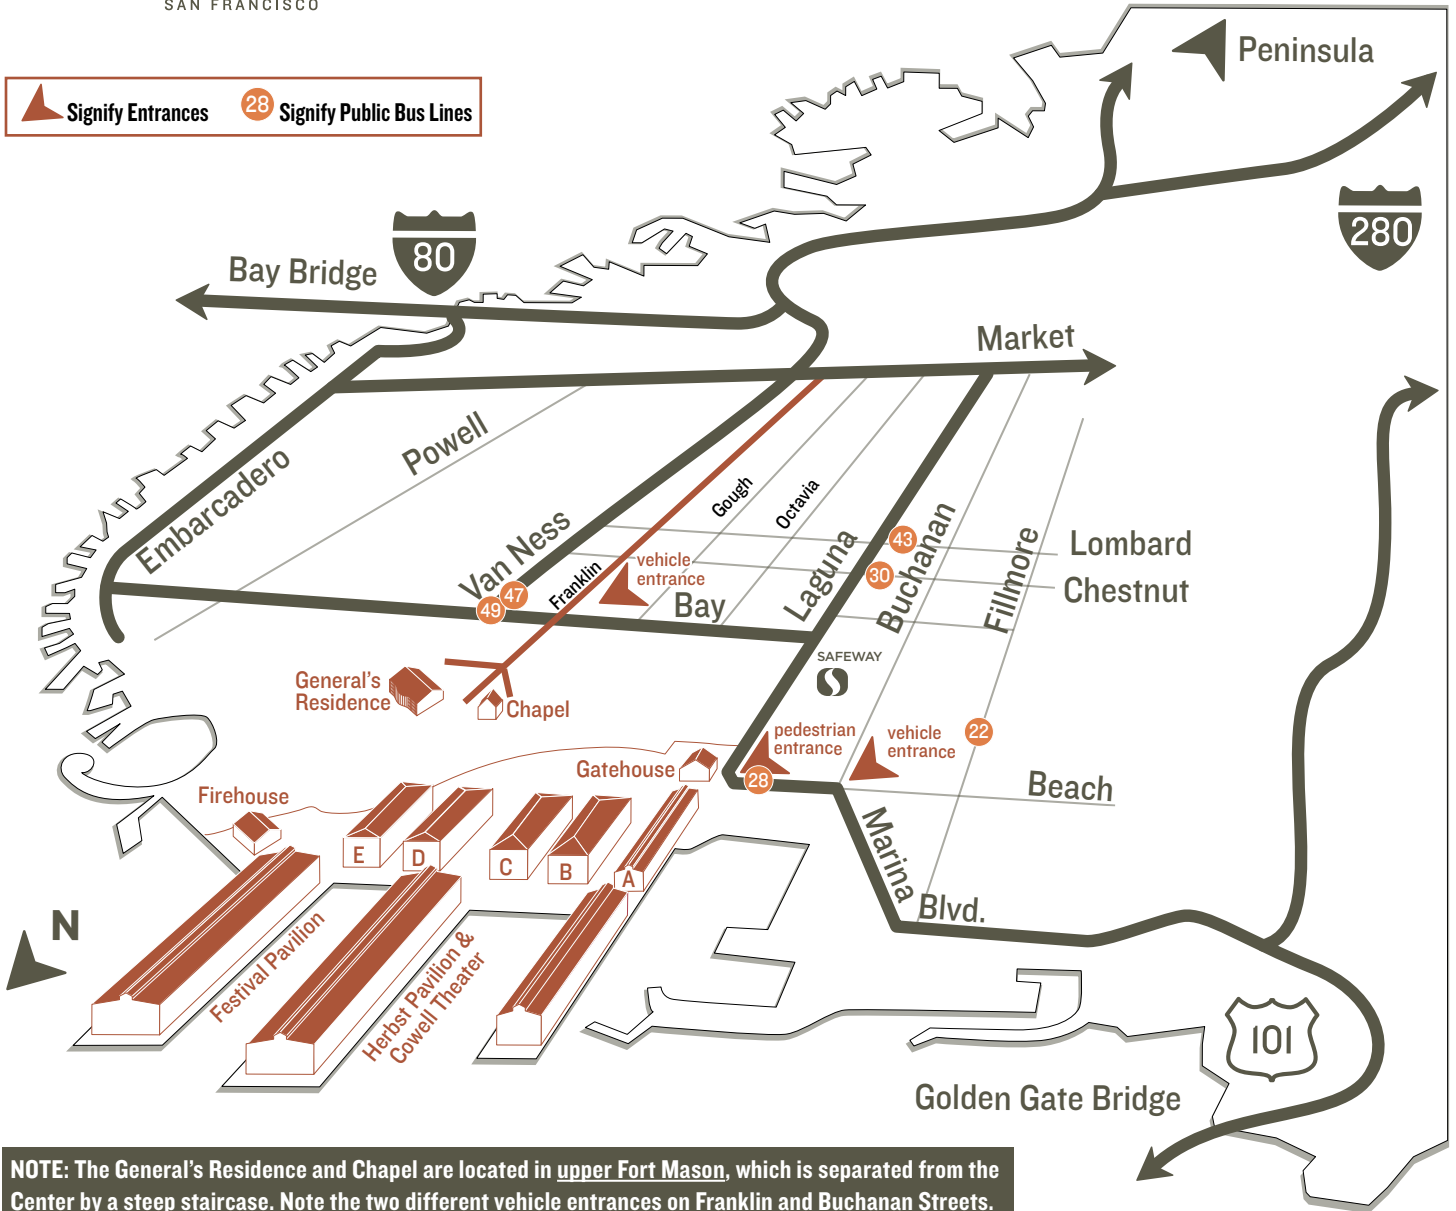

 Signify Entrances  Signify Public Bus Lines

**NOTE:** The General's Residence and Chapel are located in upper Fort Mason, which is separated from the Center by a steep staircase. Note the two different vehicle entrances on Franklin and Buchanan Streets.

**FROM THE EAST BAY**

Bay Bridge to Fremont Street Exit; on Fremont (100 yards north) take first right on Howard; left on Embarcadero & go 2 miles; left on Bay, about 2 miles.

**For Fort Mason Center:**  
Right on Buchanan. Cross Marina Blvd. & sharp right into Fort Mason Center.

**For General's Residence and Chapel:**  
Right on Franklin, into upper Fort Mason. Turn right at stop sign for the General's Residence or continue straight for the Chapel.

**FROM THE NORTH BAY**

Golden Gate Bridge (US 101) to Marina Exit; go 1.5 miles.

**For Fort Mason Center:**  
Turn left at Buchanan & turn right into Fort Mason Center.

**For General's Residence and Chapel:**  
Turn right onto Laguna St, left onto Bay St, left on Franklin into upper Fort Mason. Turn right at stop sign for the General's Residence or continue straight for the Chapel.